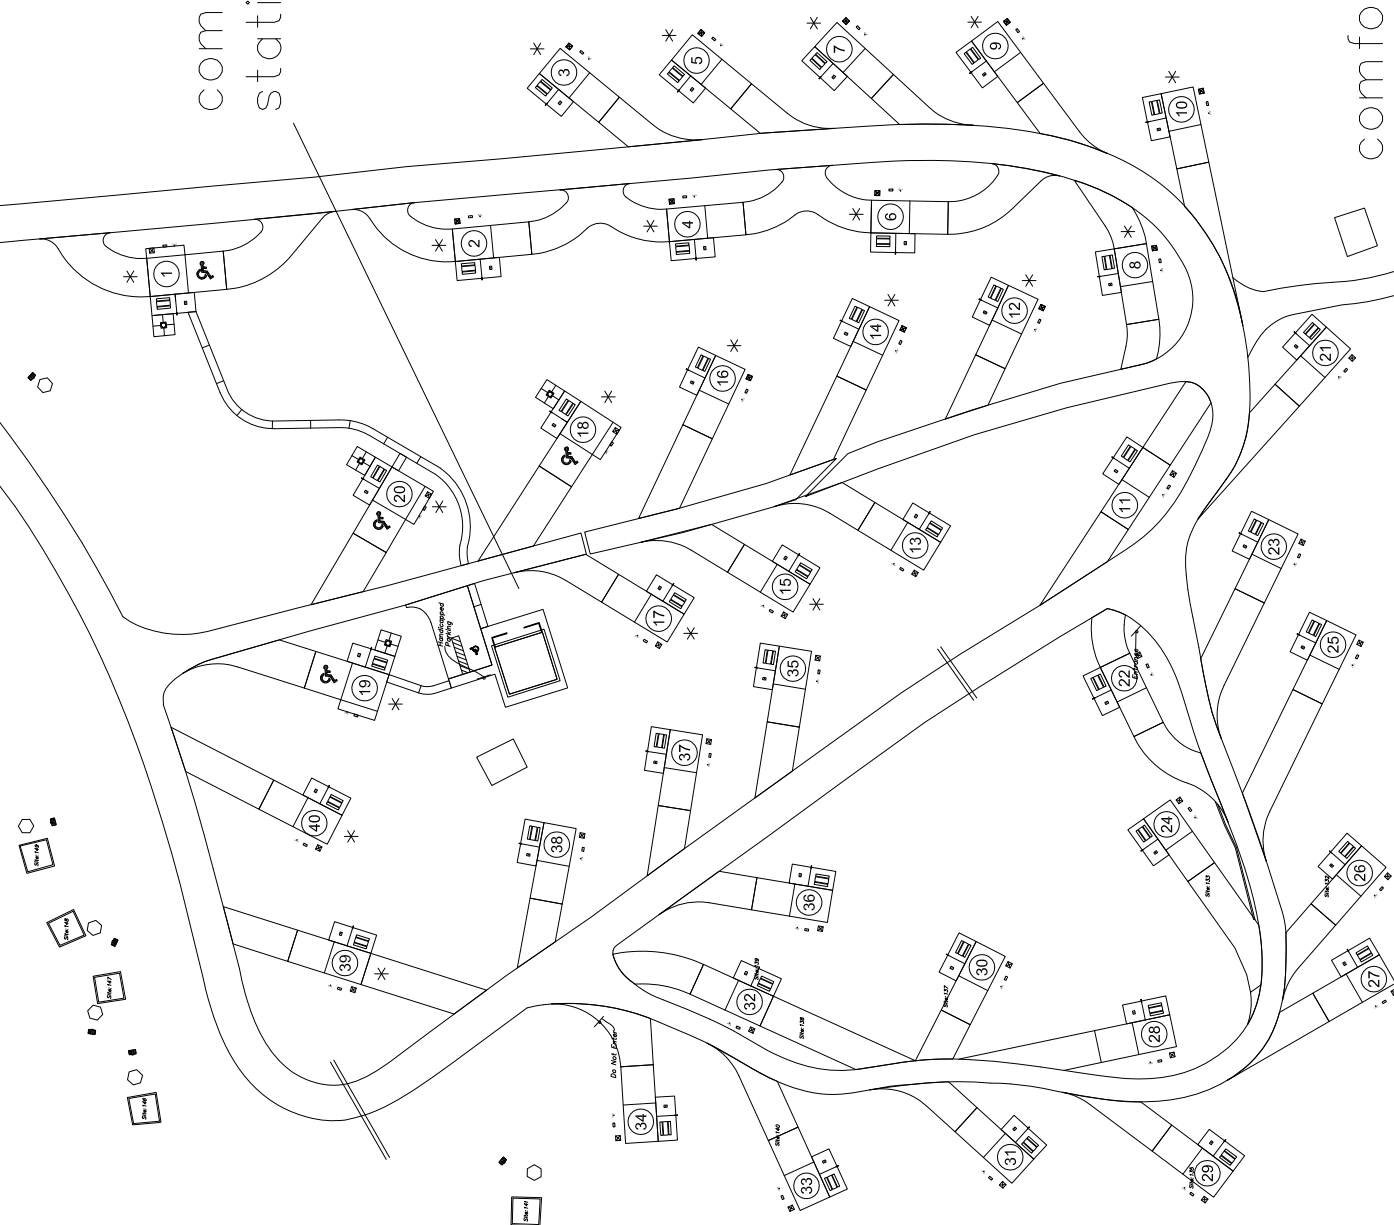

ARROWHEAD STATE PARK

D 4152 ROAD

Heading: North Right Arrow

Stop

General Gate

One Way

No Pets Enter

No Alcohol Enter

Speed Limit 10 MPH

- * FULL SEWER HOOKUP
- & DISABLED CAMPSITES
- ① CAMPSITE NUMBERS

comfort station

comfort station

ARROWHEAD STATE PARK

TURKEY FLAT CAMPGROUND