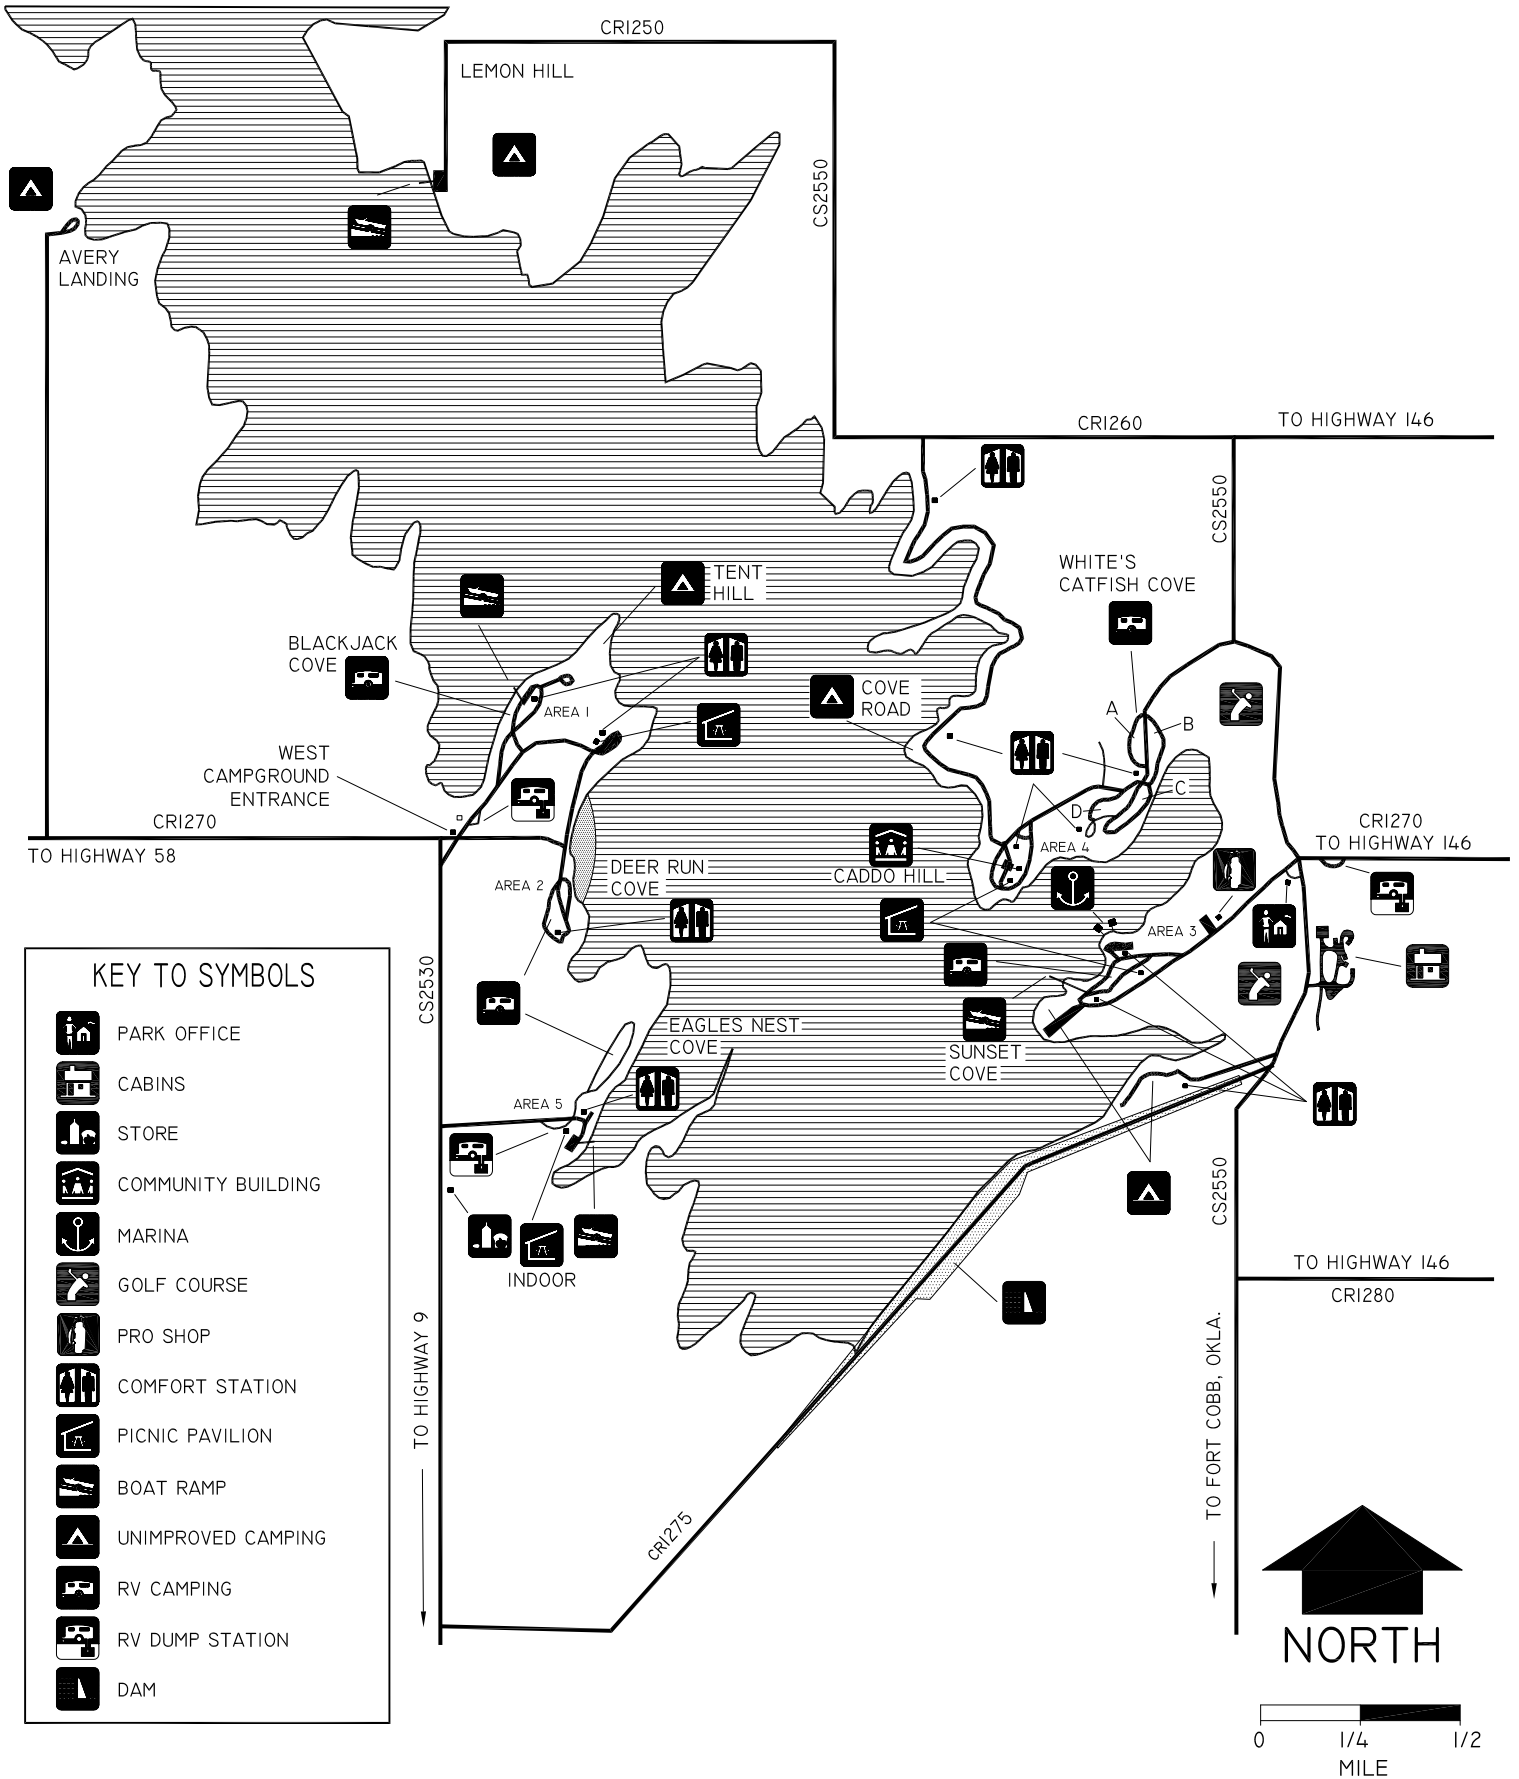

FORT COBB STATE PARK

KEY TO SYMBOLS

-  PARK OFFICE
-  CABINS
-  STORE
-  COMMUNITY BUILDING
-  MARINA
-  GOLF COURSE
-  PRO SHOP
-  COMFORT STATION
-  PICNIC PAVILION
-  BOAT RAMP
-  UNIMPROVED CAMPING
-  RV CAMPING
-  RV DUMP STATION
-  DAM