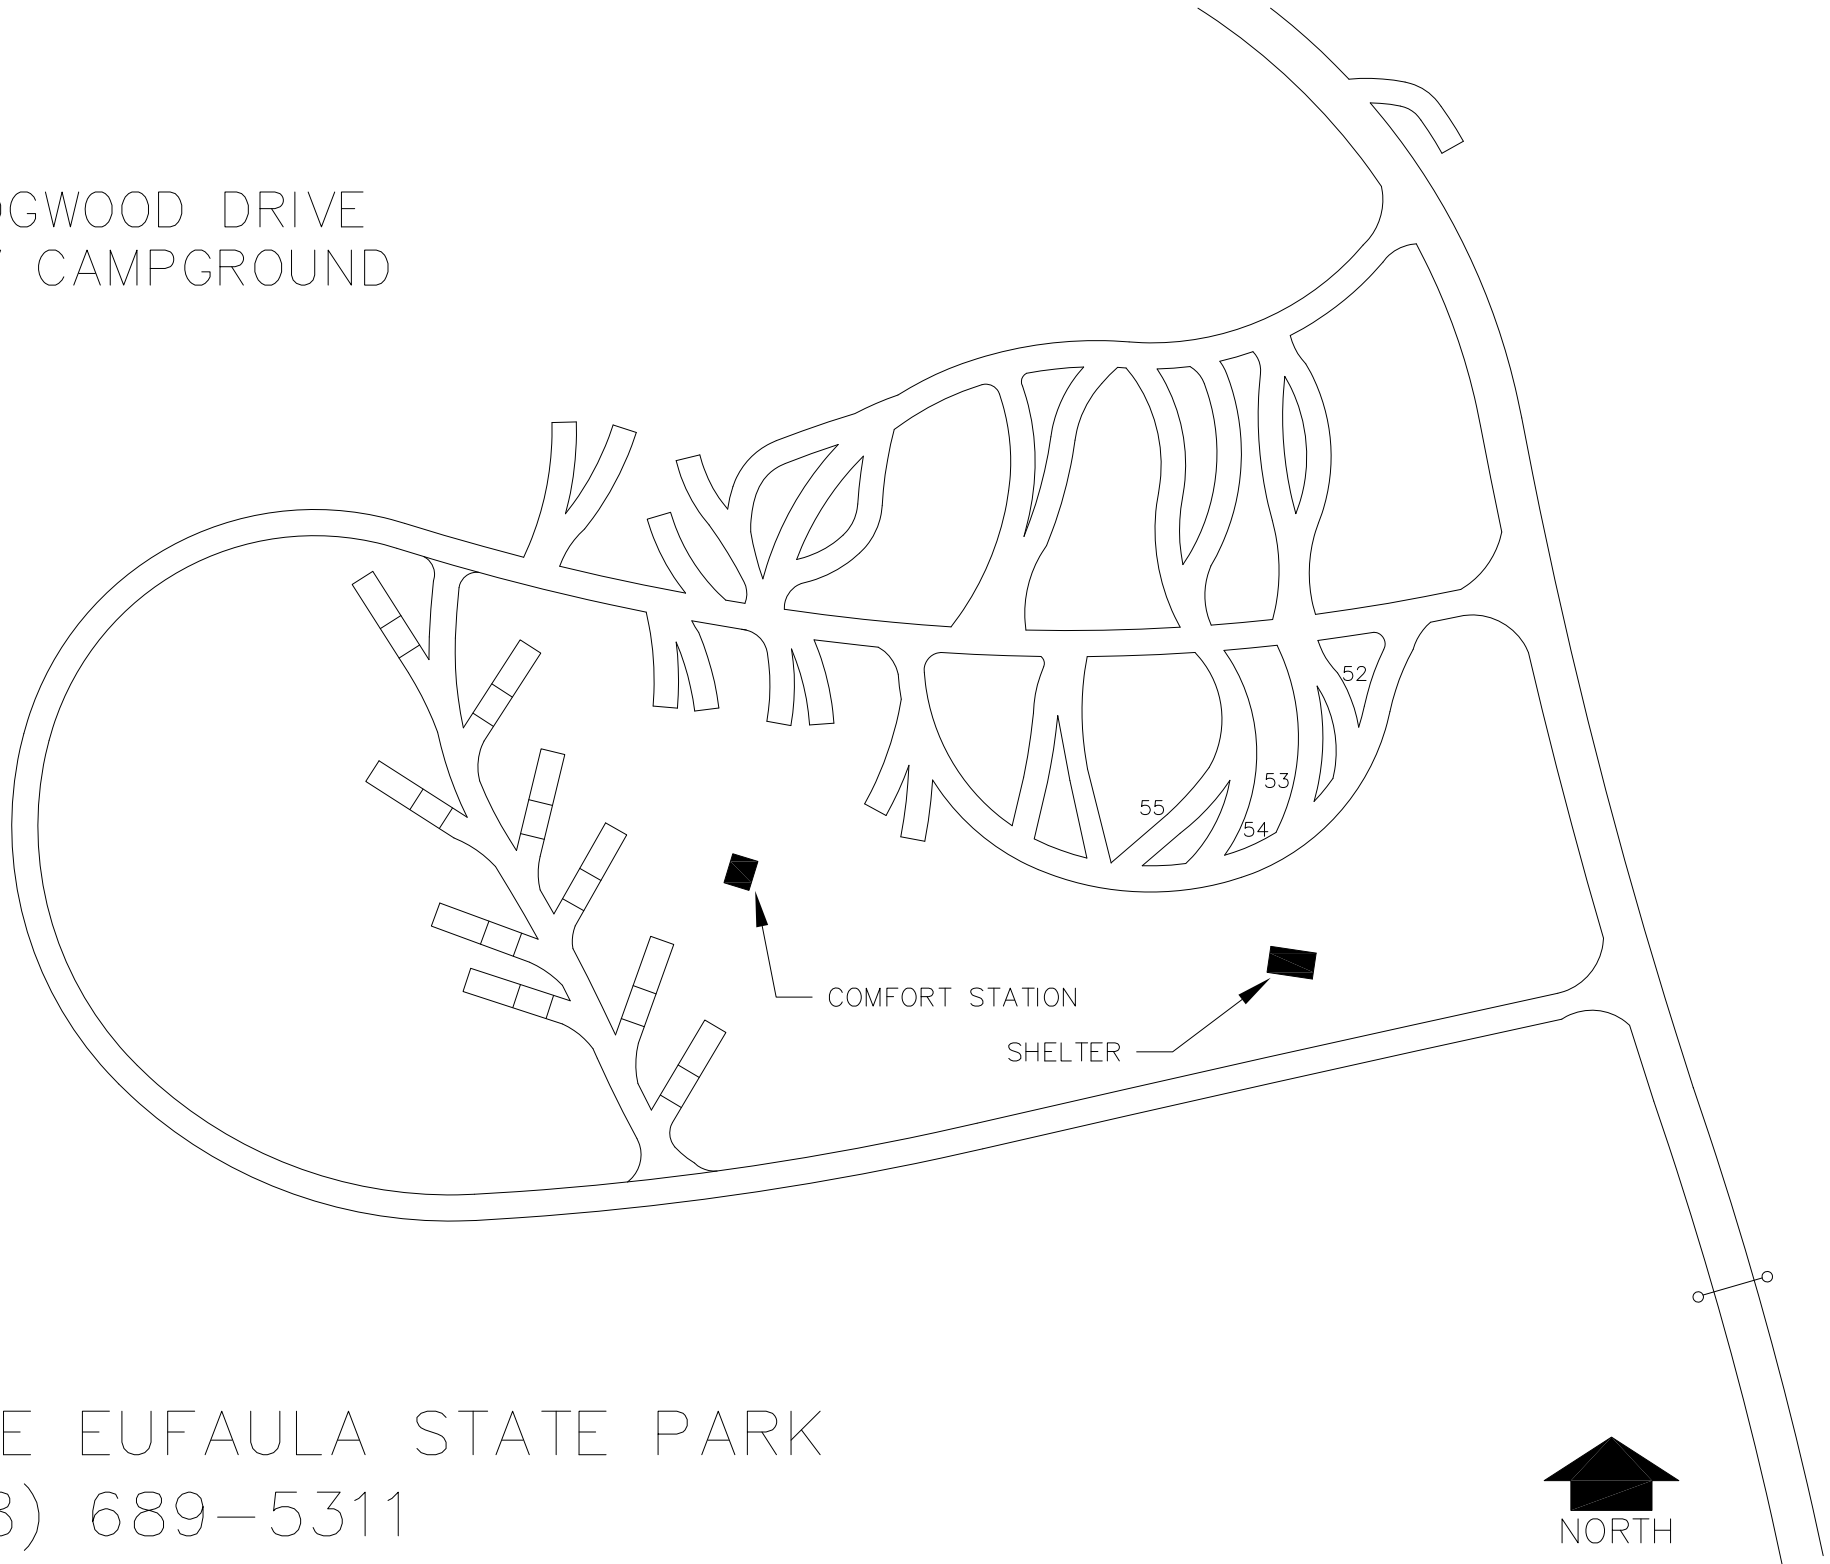

LAKE EUFAULA STATE PARK

KEY TO SYMBOLS

	PARK OFFICE		EQUESTRIAN TRAIL
	GIFT SHOP		NATURE TRAIL
	COMFORT STATION		HIKING TRAIL
	PICNIC PAVILION		MOUNTAIN BIKE TRAIL
	GROUP CAMP		PLAYGROUND
	RV CAMPING		SWIMMING
	RV DUMP STATION		DISABLED ACCESS
	TENT CAMPING		AIRSTRIP
	MARINA		WATCHABLE WILDLIFE AREA
	BOAT RAMP		AMPHITHEATER
	NATURE CENTER		PARK BOUNDARY

DEEP FORK CAMPGROUND RV CAMPGROUND

LAKE EUFAULA STATE PARK
(918) 689-5311

DOGWOOD DRIVE
RV CAMPGROUND

LAKE EUFAULA STATE PARK
(918) 689-5311