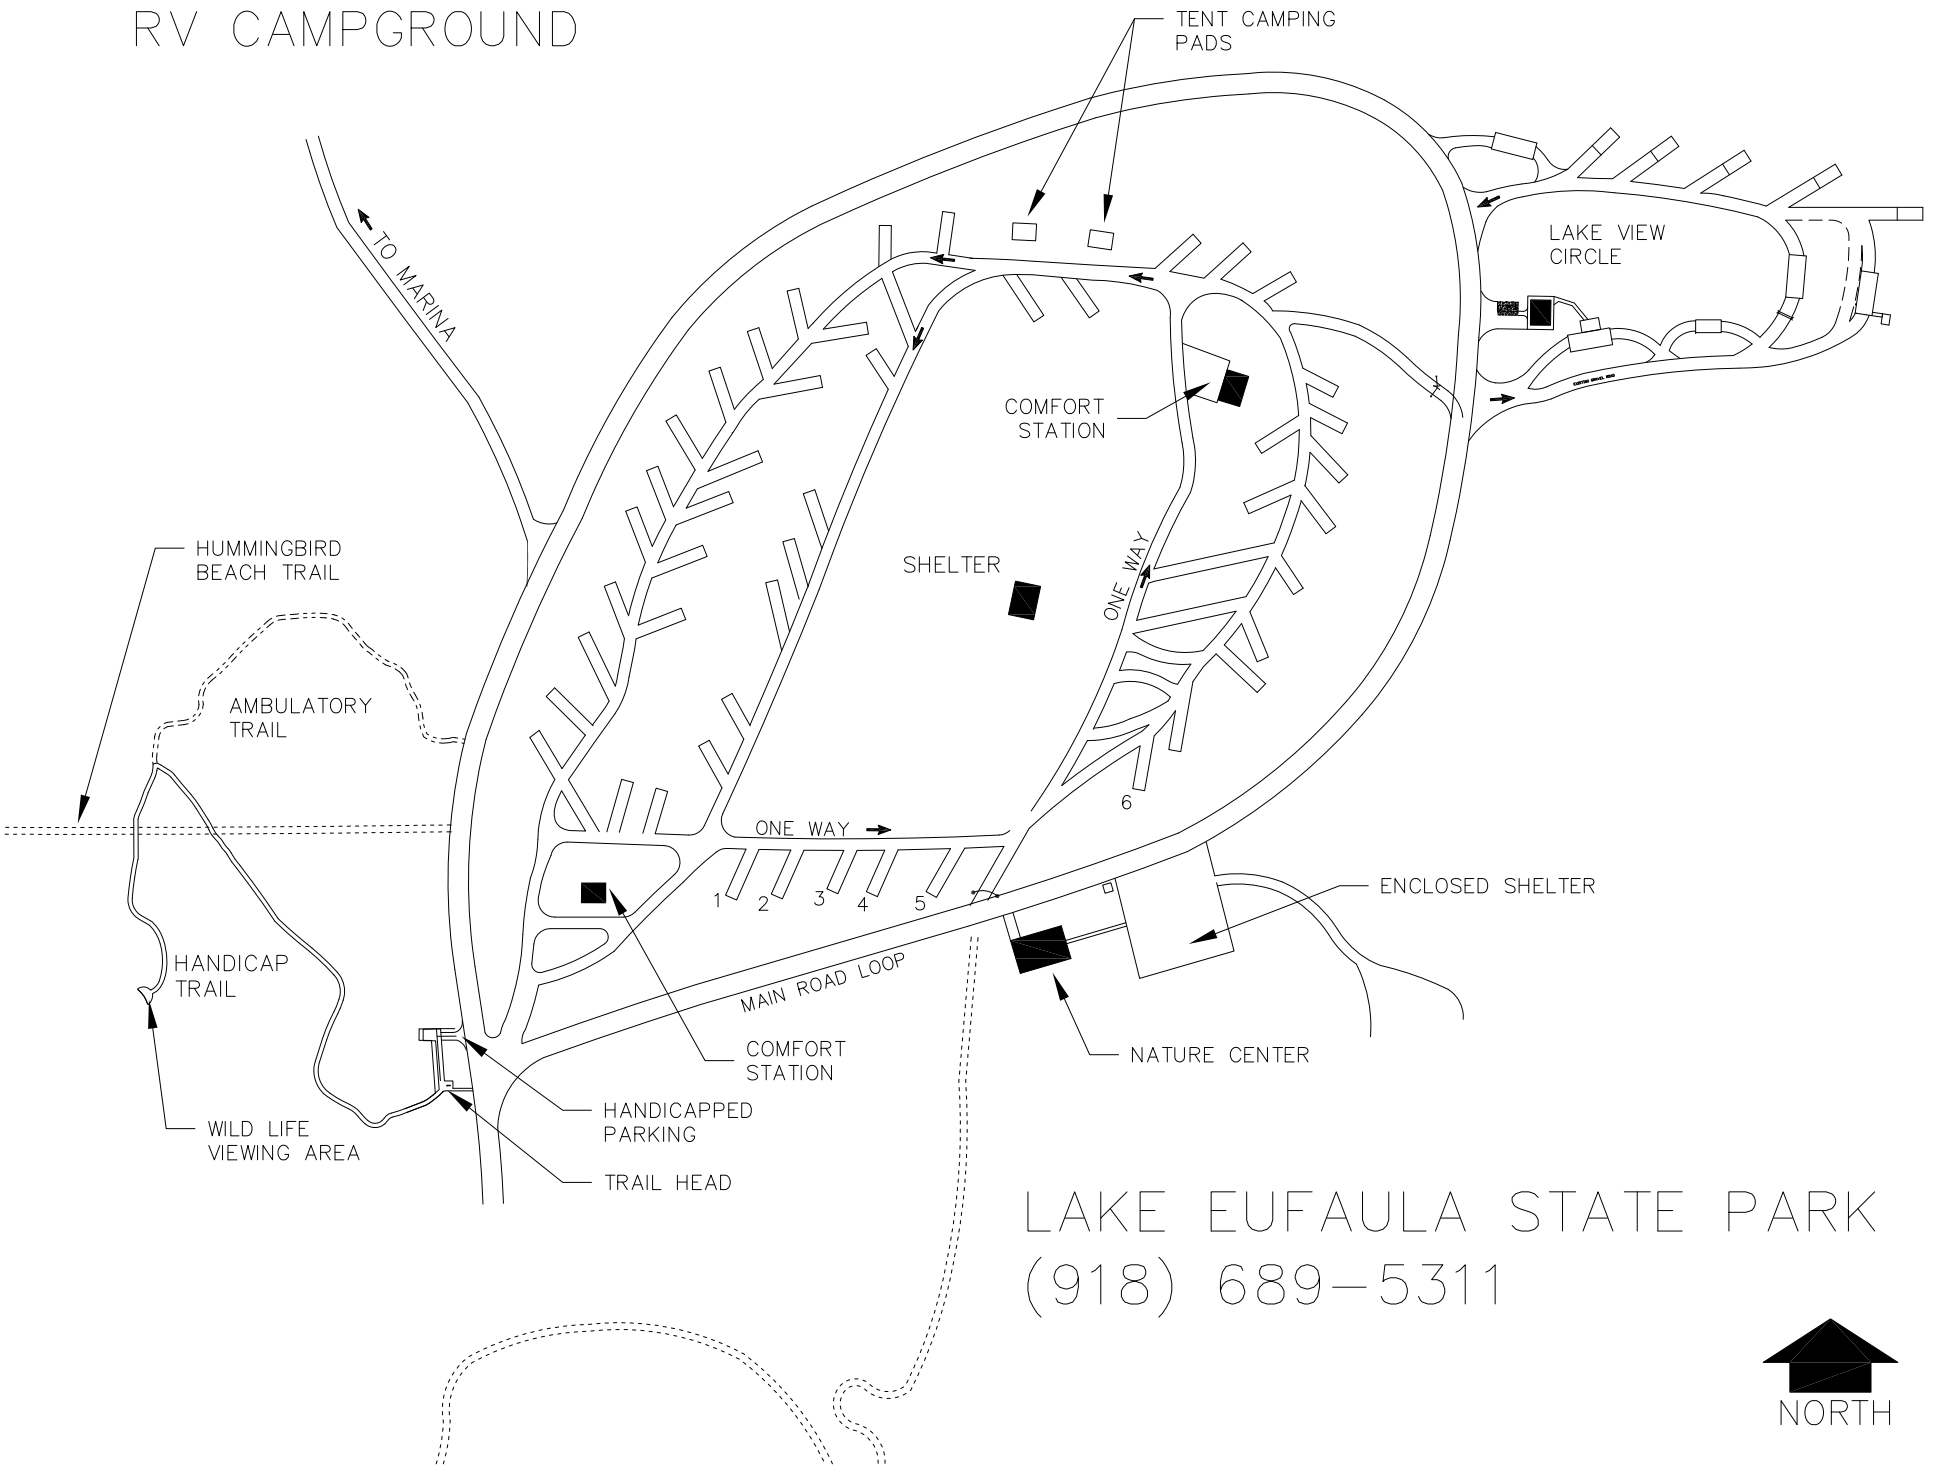

LAKE EUFAULA STATE PARK

KEY TO SYMBOLS

	PARK OFFICE		EQUESTRIAN TRAIL
	GIFT SHOP		NATURE TRAIL
	COMFORT STATION		HIKING TRAIL
	PICNIC PAVILION		MOUNTAIN BIKE TRAIL
	GROUP CAMP		PLAYGROUND
	RV CAMPING		SWIMMING
	RV DUMP STATION		DISABLED ACCESS
	TENT CAMPING		AIRSTRIP
	MARINA		WATCHABLE WILDLIFE AREA
	BOAT RAMP		AMPHITHEATER
	NATURE CENTER		PARK BOUNDARY

DEEP FORK CAMPGROUND RV CAMPGROUND

LAKE EUFAULA STATE PARK
(918) 689-5311

DOGWOOD DRIVE
RV CAMPGROUND

LAKE EUFAULA STATE PARK
(918) 689-5311