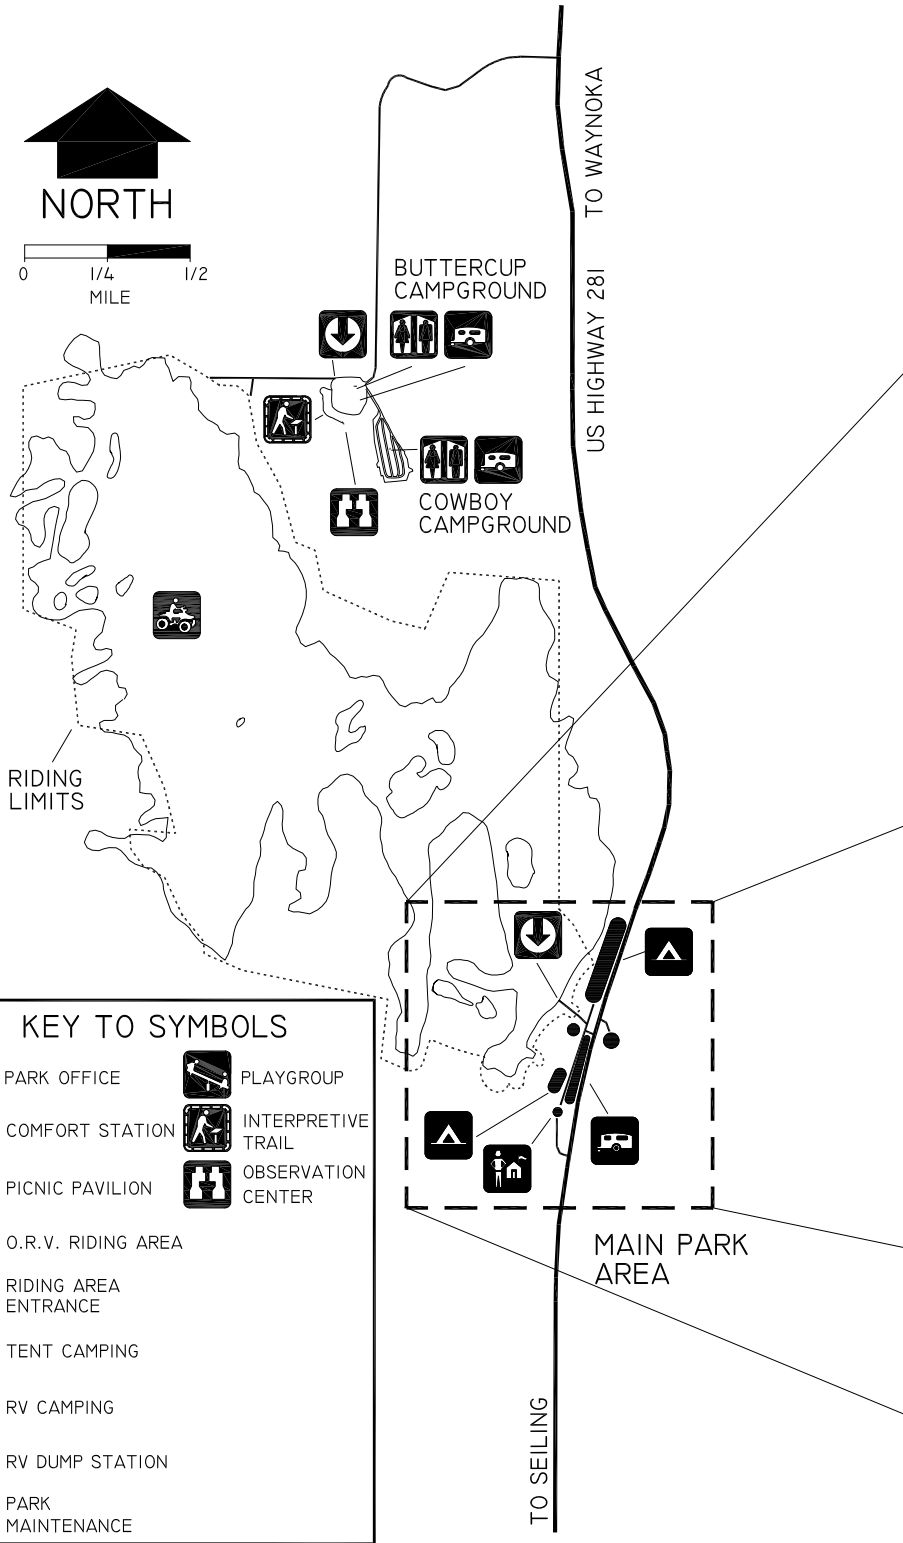

LITTLE SAHARA STATE PARK

KEY TO SYMBOLS

	PARK OFFICE		PLAYGROUP
	COMFORT STATION		INTERPRETIVE TRAIL
	PICNIC PAVILION		OBSERVATION CENTER
	O.R.V. RIDING AREA		
	RIDING AREA ENTRANCE		
	TENT CAMPING		
	RV CAMPING		
	RV DUMP STATION		
	PARK MAINTENANCE		