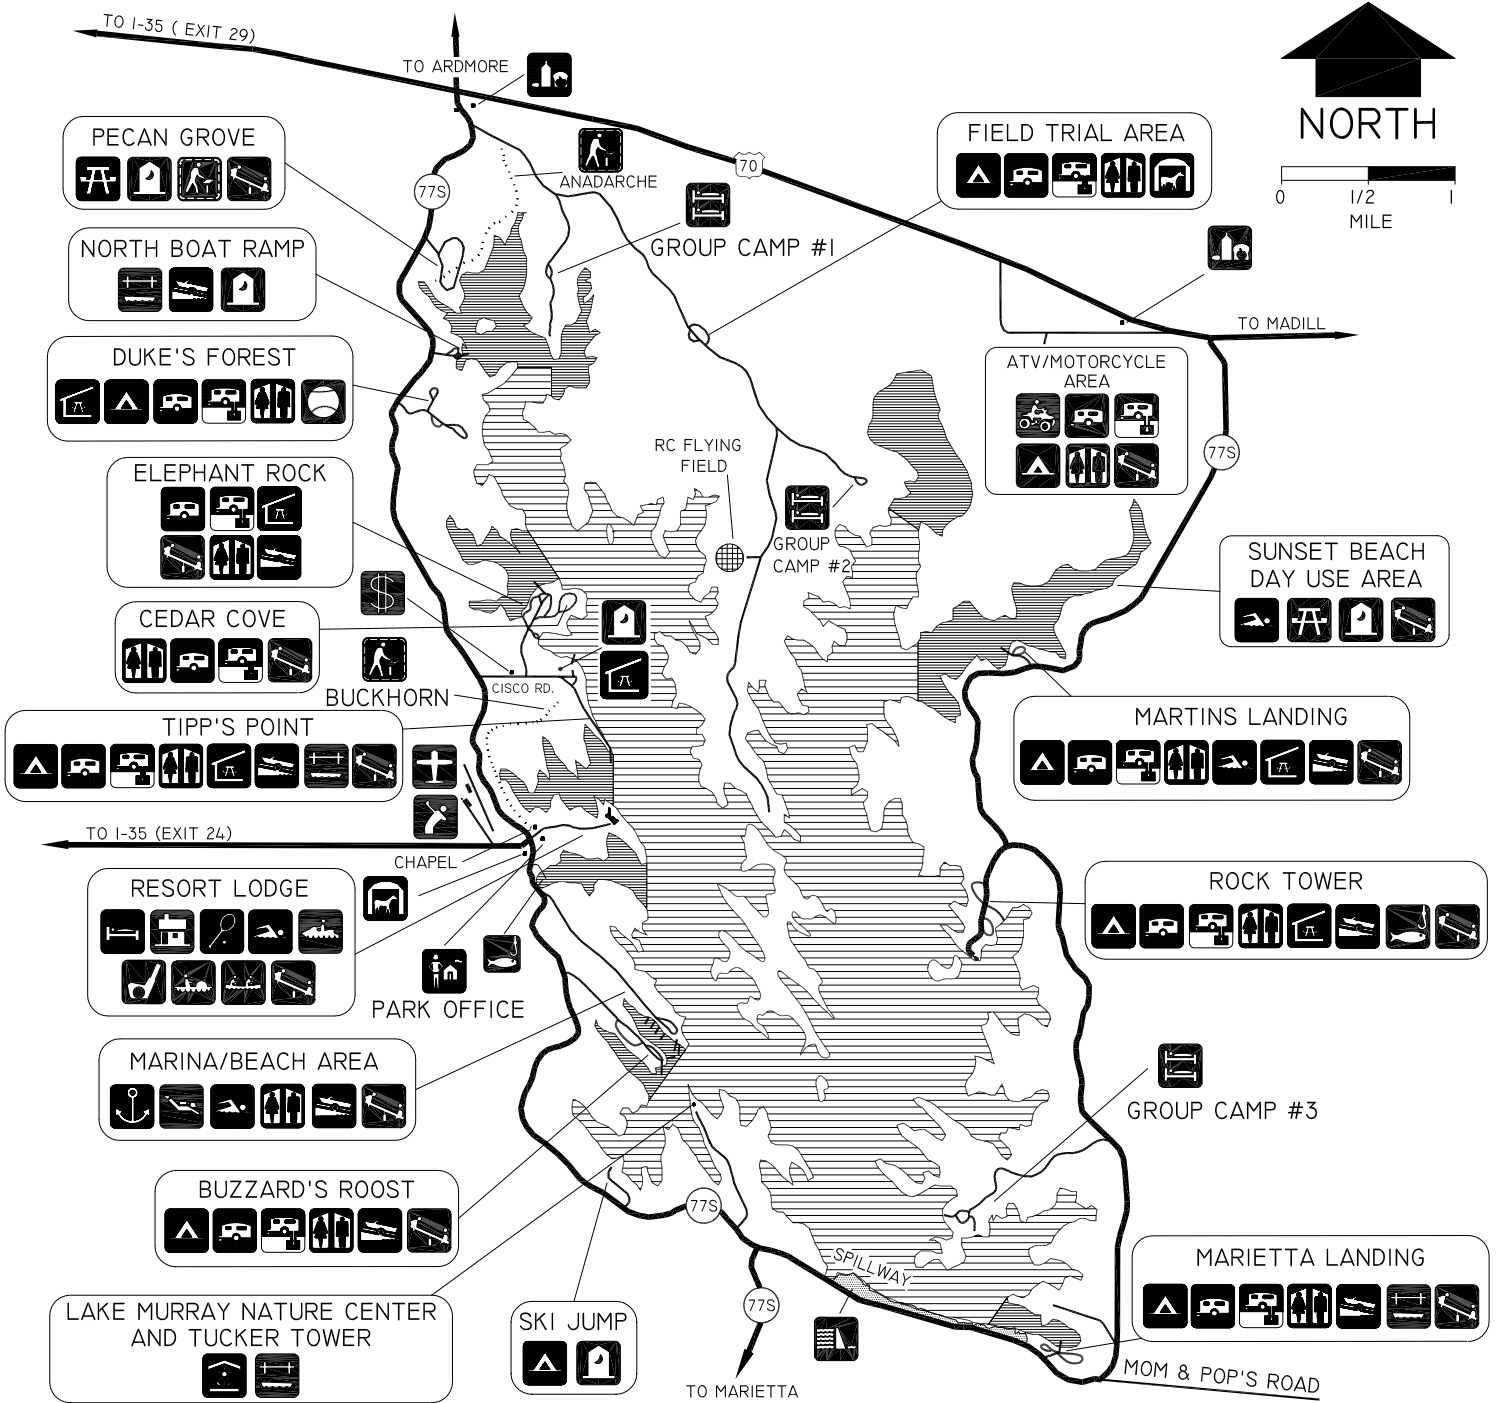

LAKE MURRAY STATE PARK

KEY TO SYMBOLS

	PARK OFFICE		RV CAMPING		BOAT RAMP		PLAYGROUP		NATURE TRAIL
	STORE		RV DUMP STATION		BOAT DOCK		PADDLE BOATS		NATURE CENTER
	LODGE ROOMS		COMFORT STATION WITH SHOWERS		FISHING PIER		JET SKI RENTAL		HORSE STABLES
	CABINS/COTTAGES		VAULT TOILETS		SCUBA SHOP		CANOE RENTAL		DAM
	GROUP CAMP		PICNIC PAVILION		SWIMMING		TENNIS COURTS		AIRSTRIP
	TENT CAMPING		PICNIC AREA		GOLF COURSE		BALL FIELD		NO SKI AREA
	DAY USE FEE REQUIRED		MARINA		MINIATURE GOLF		ATV/MOTORCYCLE AREA		