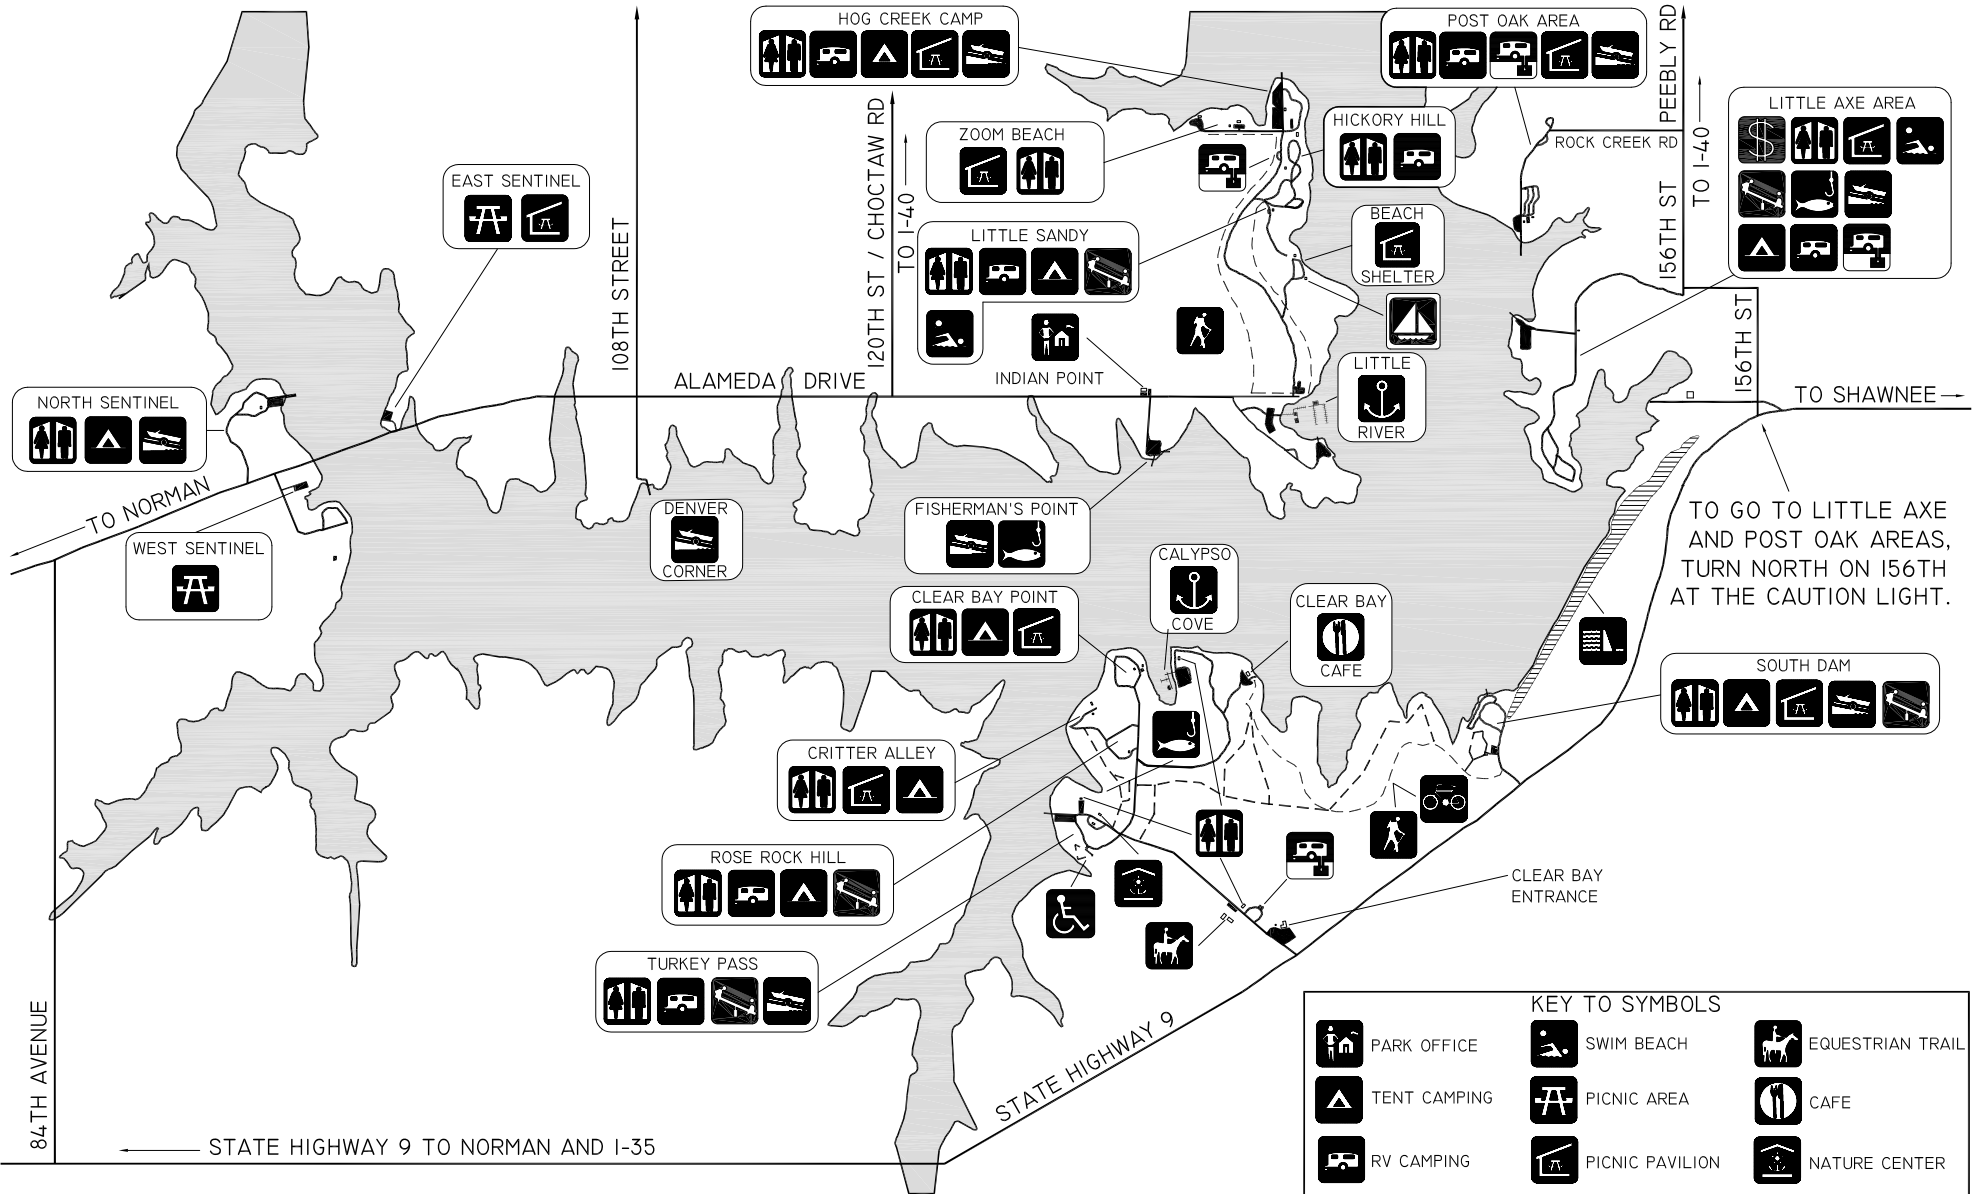

149TH ST (S. 19TH ST IN MOORE)

STELLA ROAD

TO GO TO LITTLE AXE AND POST OAK AREAS, TURN NORTH ON 156TH AT THE CAUTION LIGHT.

# LAKE THUNDERBIRD STATE PARK

KEY TO SYMBOLS					
	PARK OFFICE		SWIM BEACH		EQUESTRIAN TRAIL
	TENT CAMPING		PICNIC AREA		CAFE
	RV CAMPING		PICNIC PAVILION		NATURE CENTER
	RV DUMP STATION		COMFORT STATION		HIKING TRAIL
	LAKE THUNDERBIRD AQUATIC TRAINING CENTER		PLAYGROUP		BICYCLE TRAIL
	ASSIGNED AREA FEE		BOAT RAMP		ACCESSIBLE TRAIL
	MARINA		FISHING PIER		DAM

# LITTLE AXE AREA

NORTH

# LAKE THUNDERBIRD STATE PARK