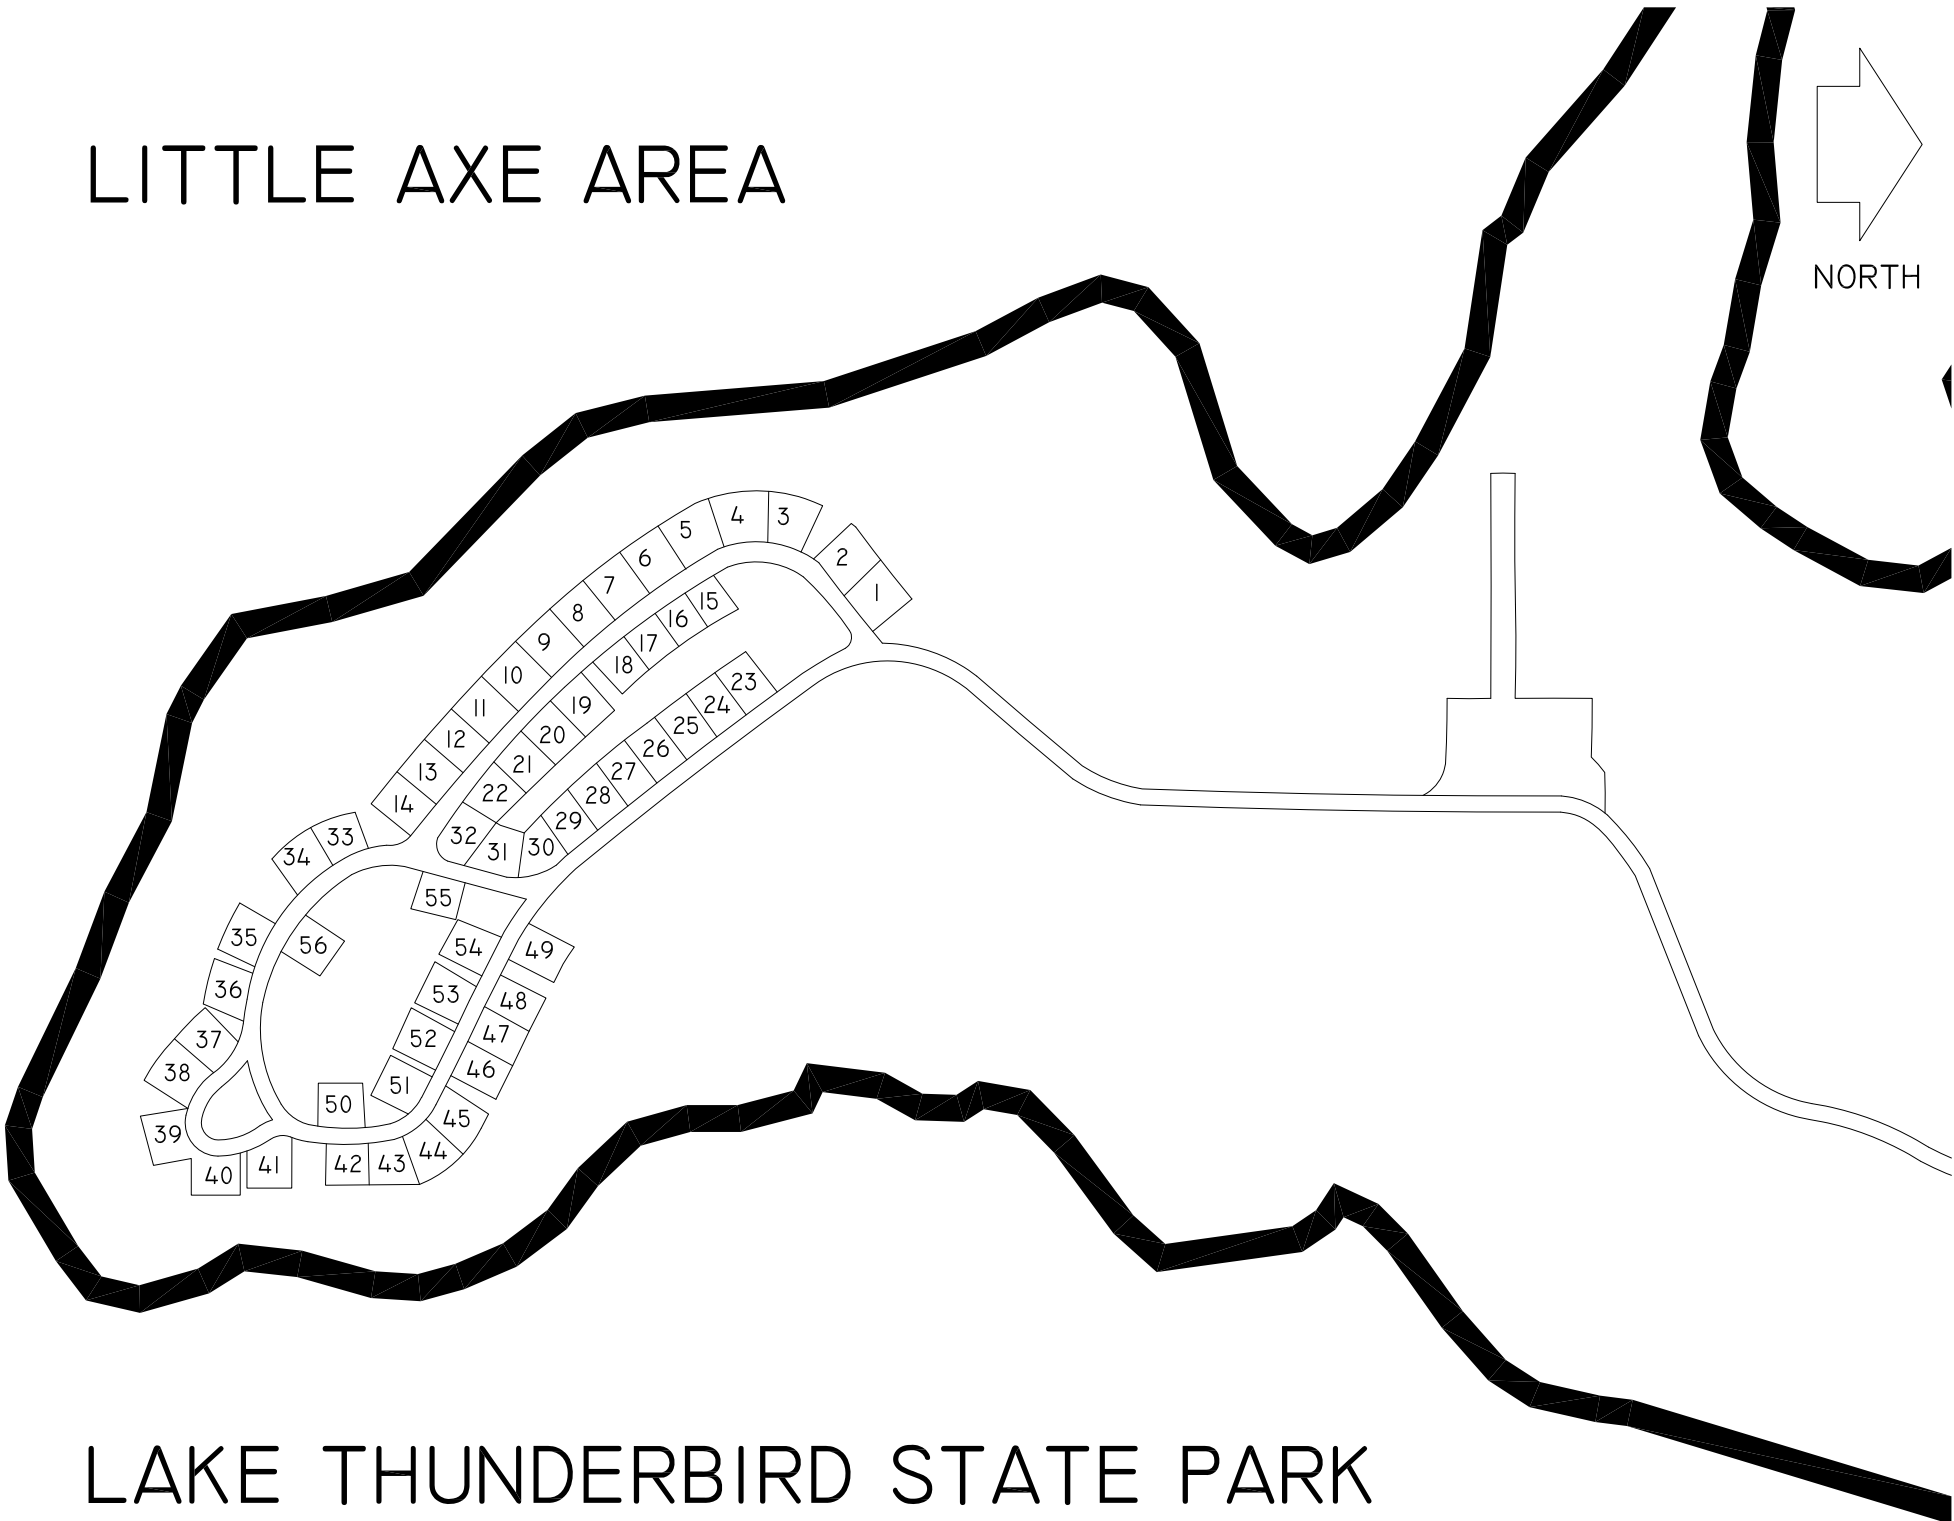

149TH ST (S. 19TH ST IN MOORE)

STELLA ROAD

TO GO TO LITTLE AXE AND POST OAK AREAS, TURN NORTH ON 156TH AT THE CAUTION LIGHT.

# LAKE THUNDERBIRD STATE PARK

KEY TO SYMBOLS					
	PARK OFFICE		SWIM BEACH		EQUESTRIAN TRAIL
	TENT CAMPING		PICNIC AREA		CAFE
	RV CAMPING		PICNIC PAVILION		NATURE CENTER
	RV DUMP STATION		COMFORT STATION		HIKING TRAIL
	LAKE THUNDERBIRD AQUATIC TRAINING CENTER		PLAYGROUP		BICYCLE TRAIL
	ASSIGNED AREA FEE		BOAT RAMP		ACCESSIBLE TRAIL
	MARINA		FISHING PIER		DAM

# LITTLE AXE AREA

NORTH

# LAKE THUNDERBIRD STATE PARK