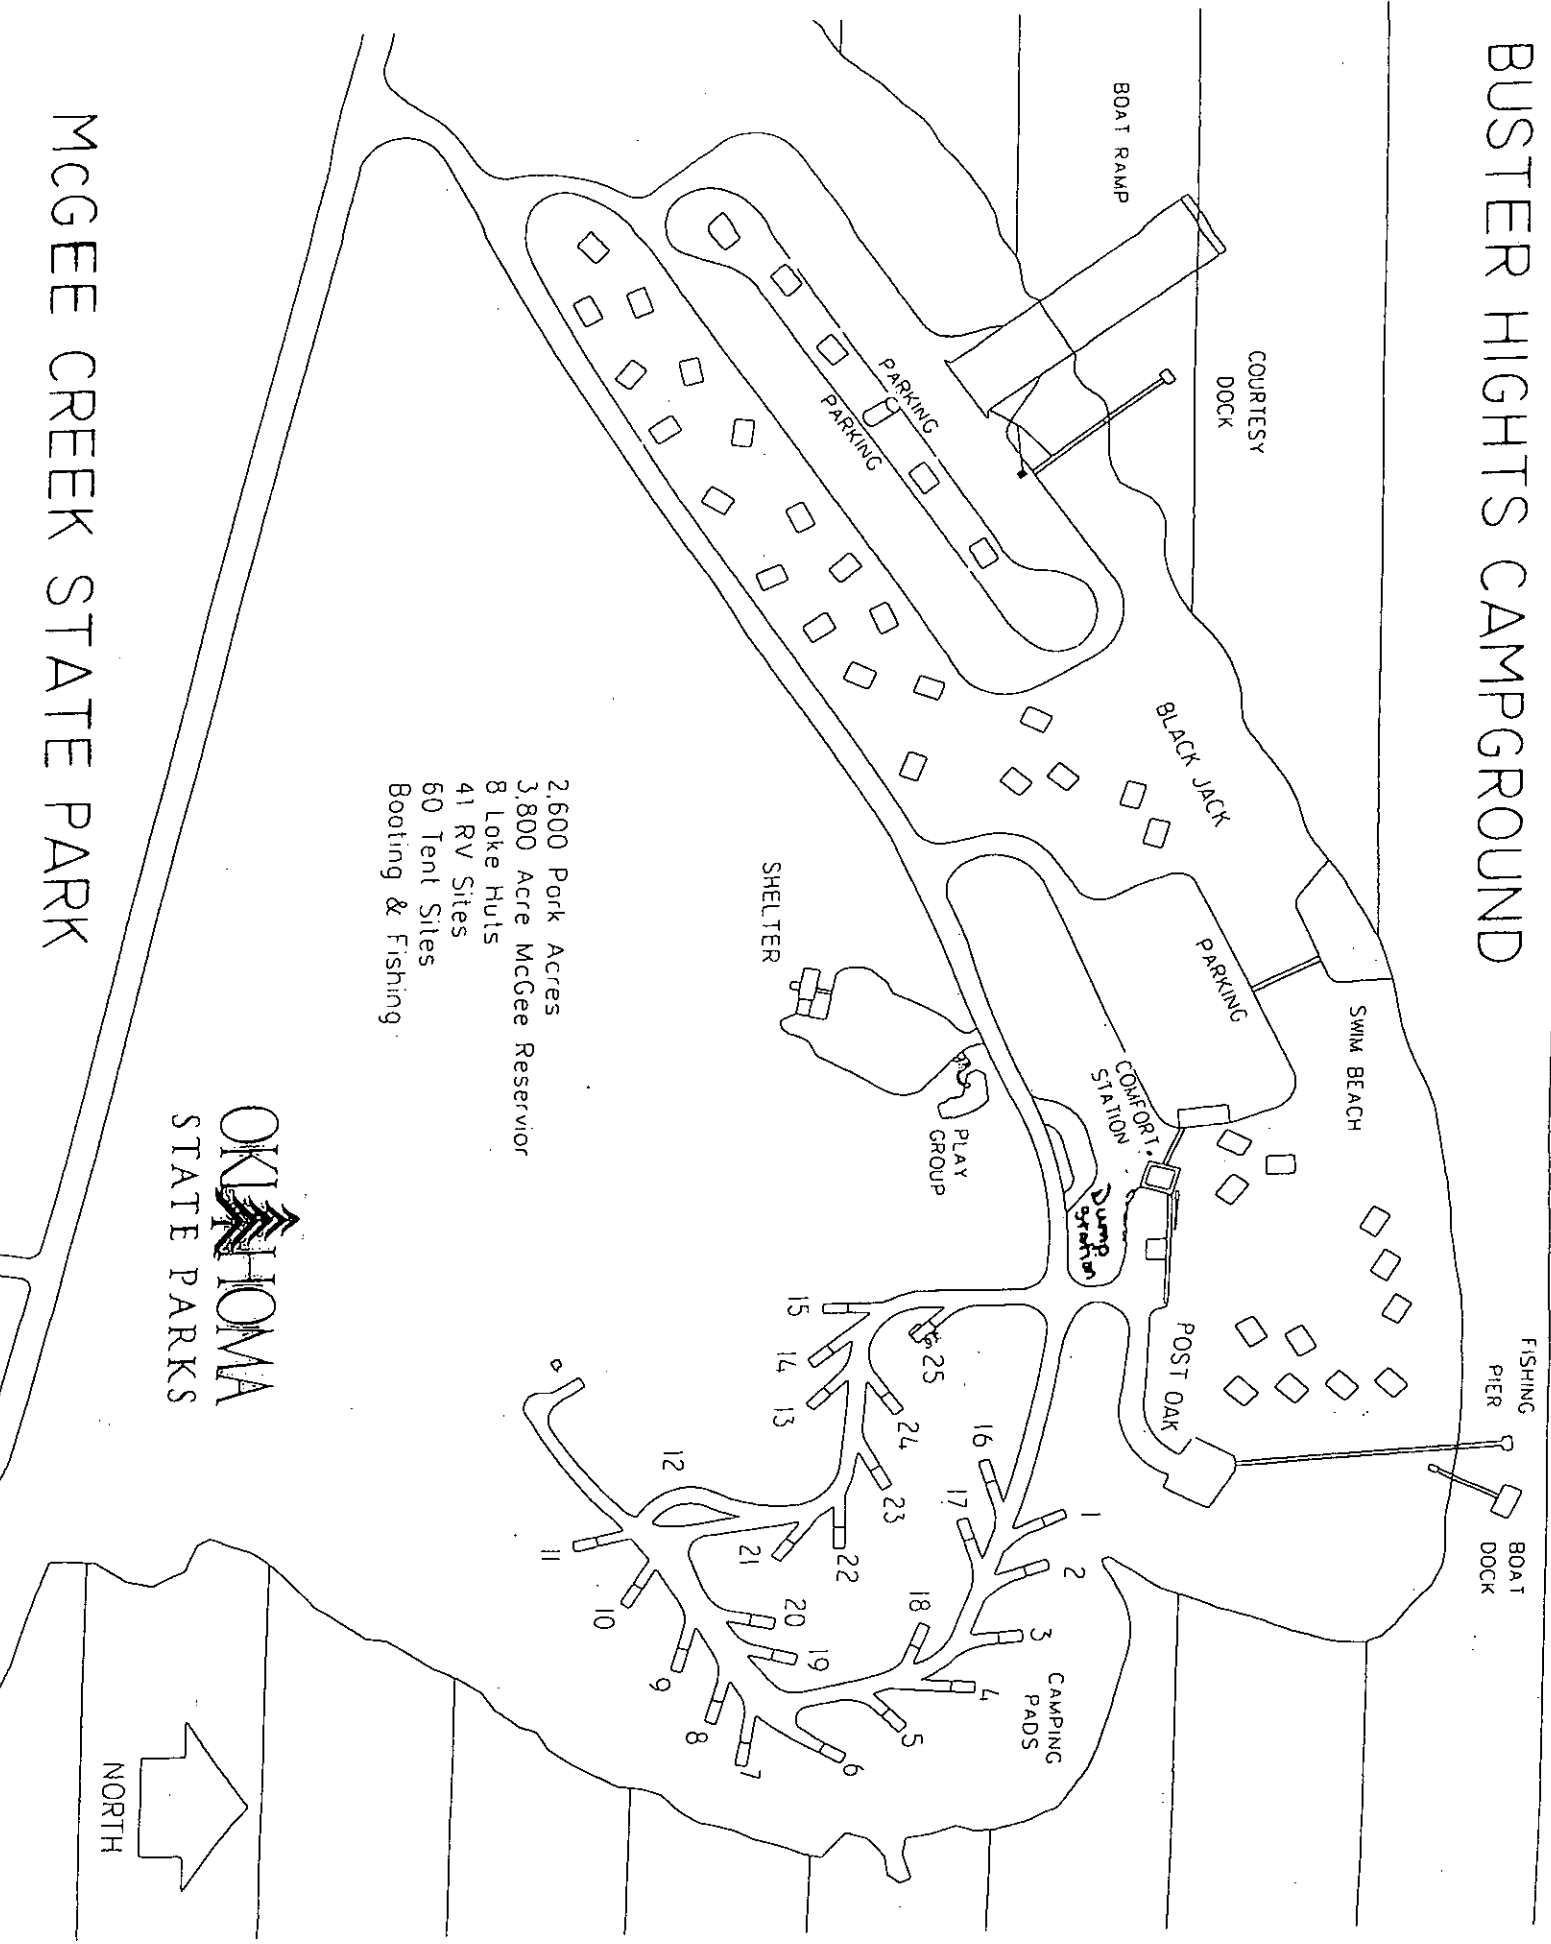

KEY TO SYMBOLS

- | | | | |
|--|----------------------|--|-----------------|
| | PARK OFFICE | | PLAYGROUP |
| | COMFORT STATION | | LAKE HUT |
| | BOAT RAMP | | TENT CAMPING |
| | FISHING DOCK/PIER | | RV CAMPING |
| | COVERED FISHING DOCK | | RV DUMP STATION |
| | BOAT DOCK | | PICNIC PAVILION |
| | HIKING TRAIL | | SWIM BEACH |
| | MOUNTAIN BIKE | | DAM |
| | HORSE RIDING | | SCENIC OVERLOOK |

McGEE CREEK STATE PARK

POTAPO CAMPGROUND

- 2,600 Park Acres
- 3,800 Acre McGee Reservoir
- 8 Lake Huts
- 41 RV Sites
- 60 Tent Sites
- Boating & Fishing

OKLAHOMA
STATE PARKS

MCGEE CREEK STATE PARK

BUSTER HIGHTS CAMPGROUND

- 2,600 Park Acres
- 3,800 Acre McGee Reservoir
- 8 Lake Huts
- 41 RV Sites
- 60 Tent Sites
- Boating & Fishing

MCGEE CREEK STATE PARK