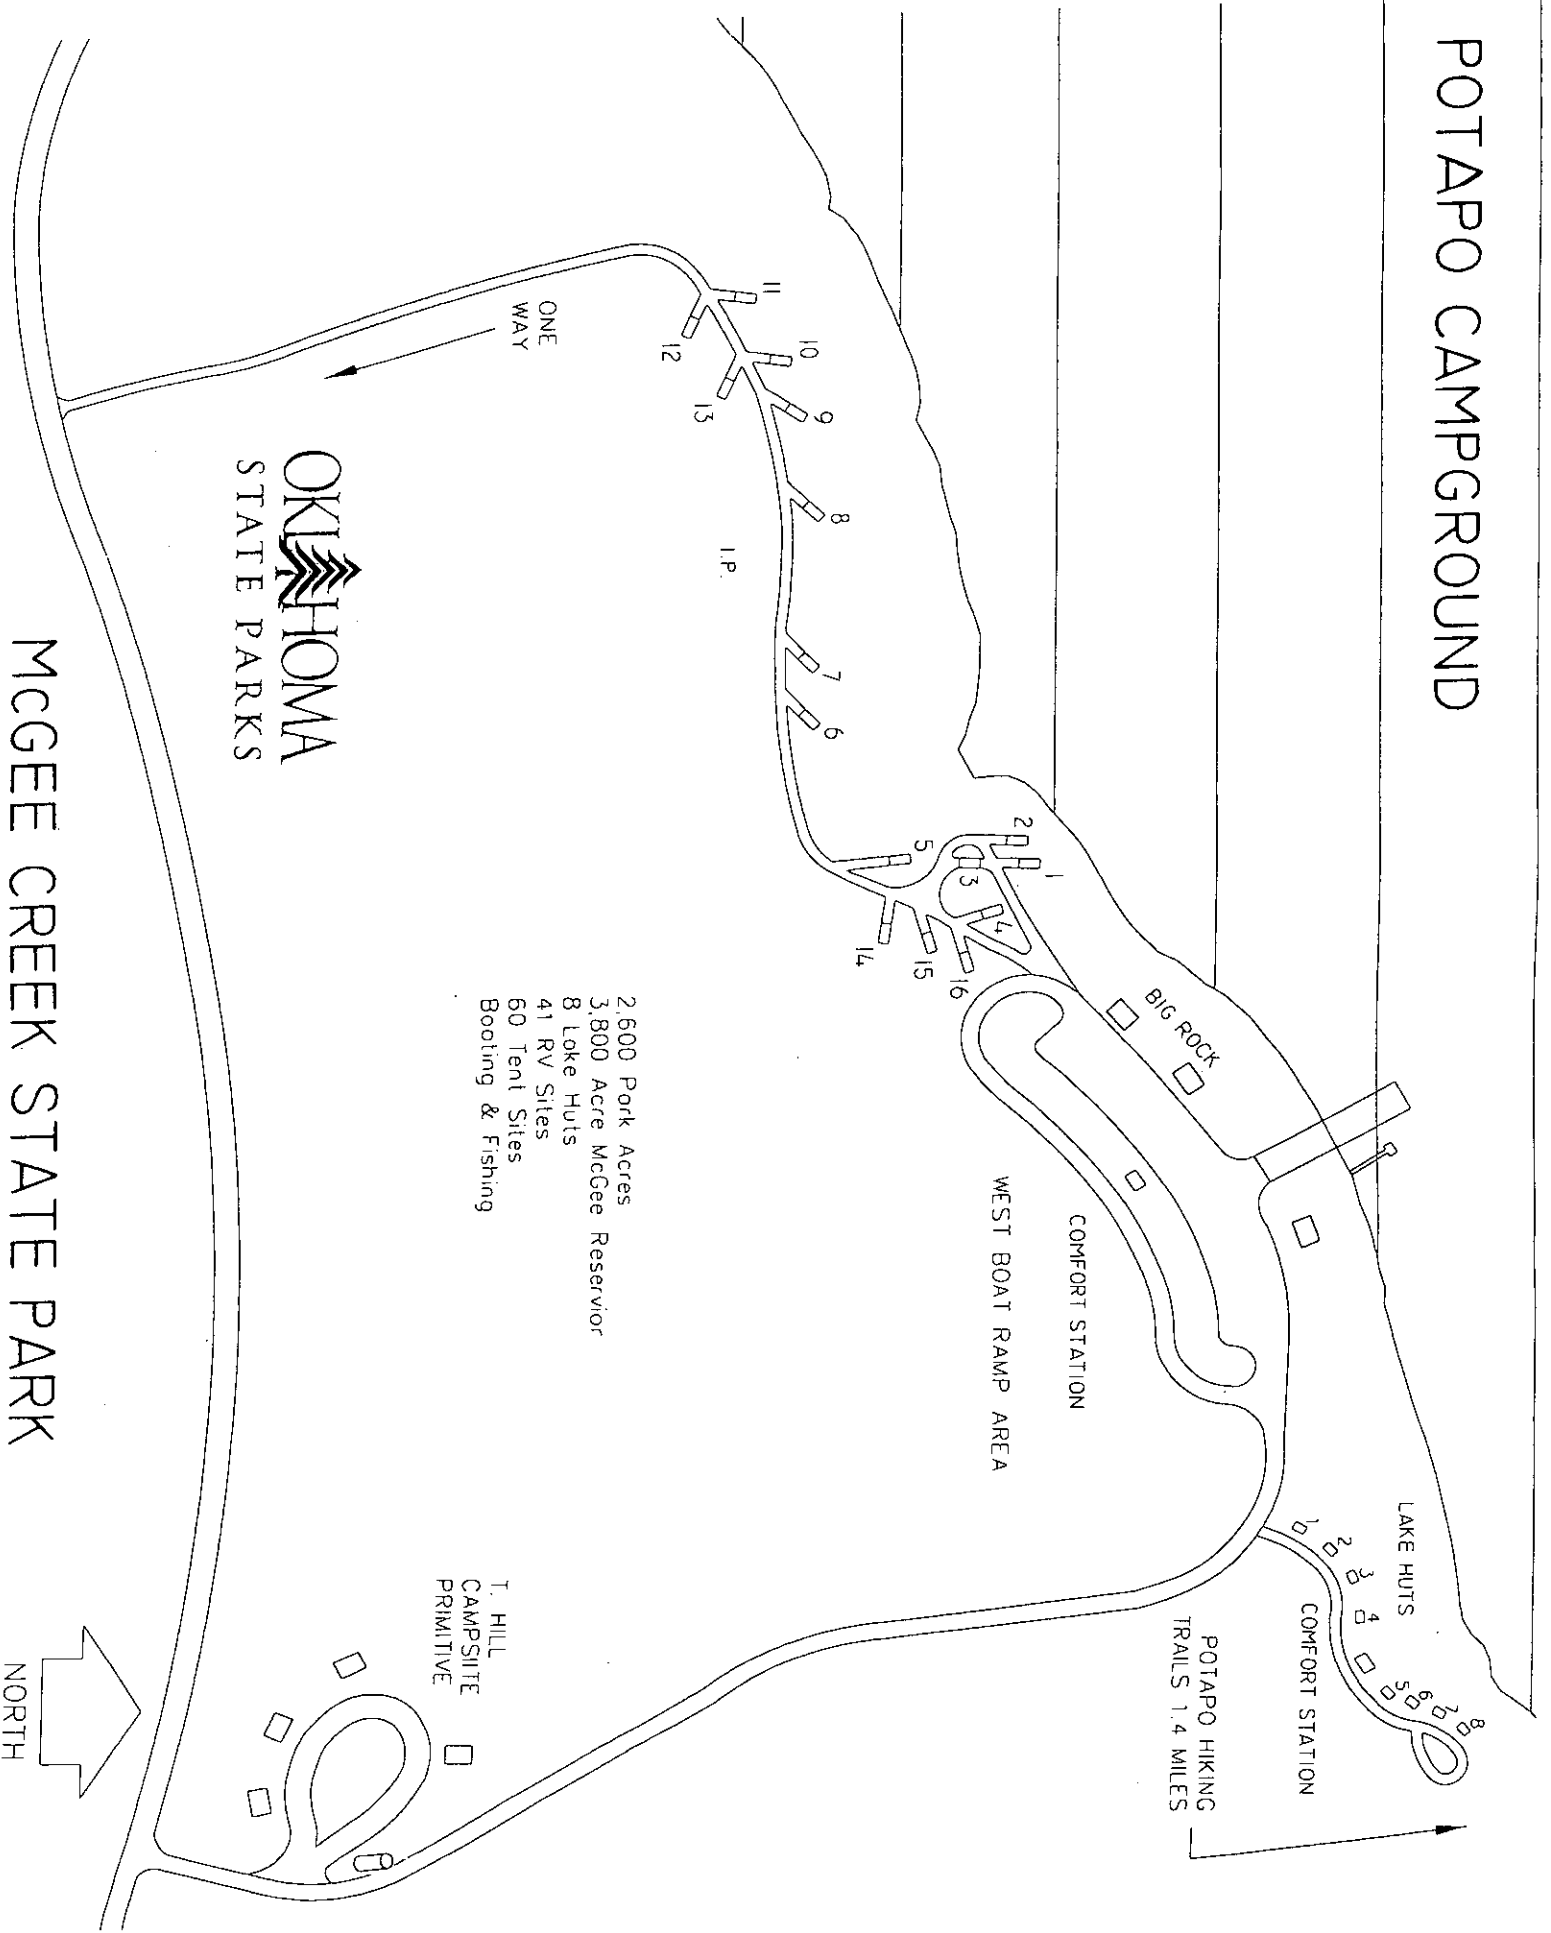

KEY TO SYMBOLS

- | | | | |
|--|----------------------|--|-----------------|
| | PARK OFFICE | | PLAYGROUP |
| | COMFORT STATION | | LAKE HUT |
| | BOAT RAMP | | TENT CAMPING |
| | FISHING DOCK/PIER | | RV CAMPING |
| | COVERED FISHING DOCK | | RV DUMP STATION |
| | BOAT DOCK | | PICNIC PAVILION |
| | HIKING TRAIL | | SWIM BEACH |
| | MOUNTAIN BIKE | | DAM |
| | HORSE RIDING | | SCENIC OVERLOOK |

McGEE CREEK STATE PARK

POTAPO CAMPGROUND

- 2,600 Park Acres
- 3,800 Acre McGee Reservoir
- 8 Lake Huts
- 41 RV Sites
- 60 Tent Sites
- Boating & Fishing

OKLAHOMA
STATE PARKS

MCGEE CREEK STATE PARK

BUSTER HIGHTS CAMPGROUND

- 2,600 Park Acres
- 3,800 Acre McGee Reservoir
- 8 Lake Huts
- 41 RV Sites
- 60 Tent Sites
- Boating & Fishing

MCGEE CREEK STATE PARK