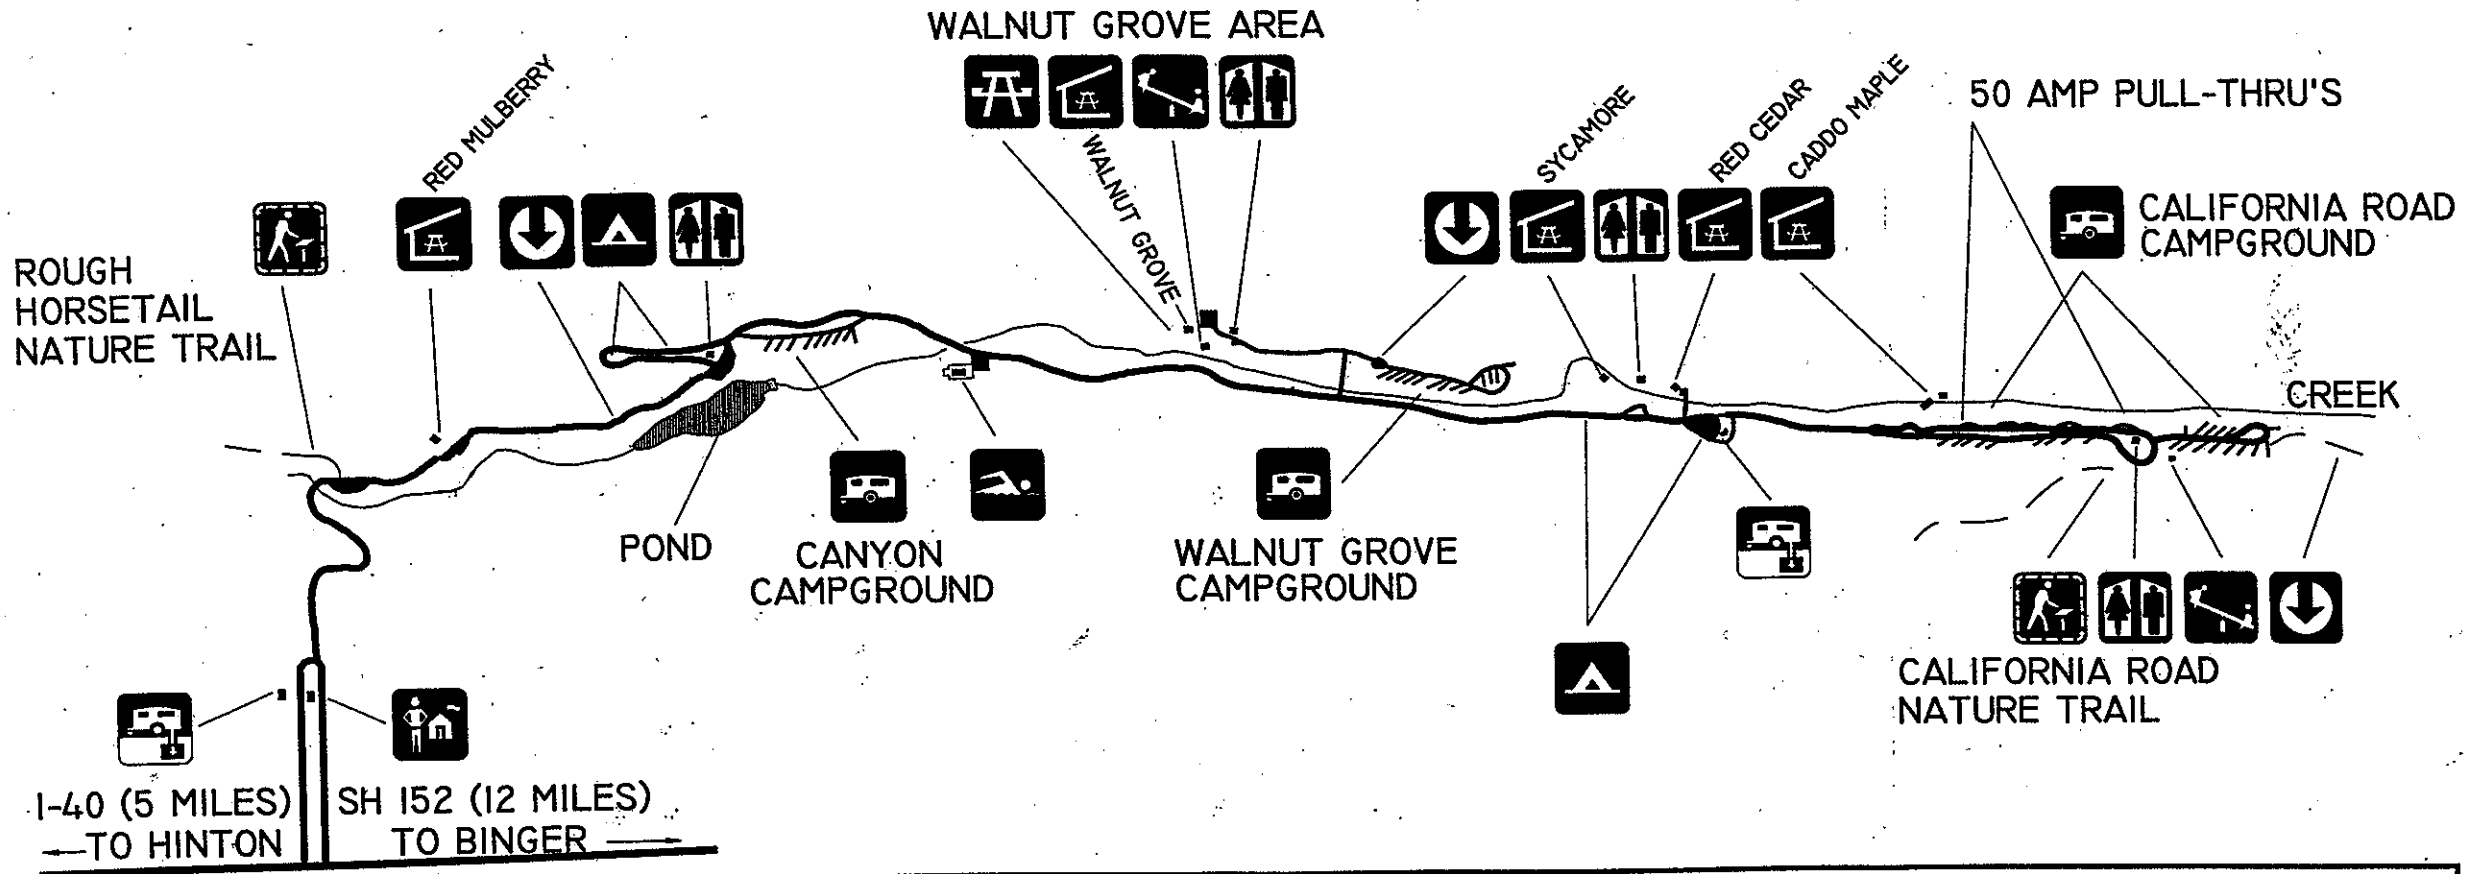

RED ROCK CANYON STATE PARK

YEAR ROUND FACILITIES		KEY TO SYMBOLS	
	PARK OFFICE		PICNIC AREA
	COMFORT STATION		SHELTER
	TRAILHEAD (TRAIL MAP LOCATED IN OFFICE)		TENT CAMPING
	NATURE TRAIL		RV CAMPING
			RV DUMP STATION
			PLAYGROUP
			SEASONAL FACILITIES
			SWIMMING POOL