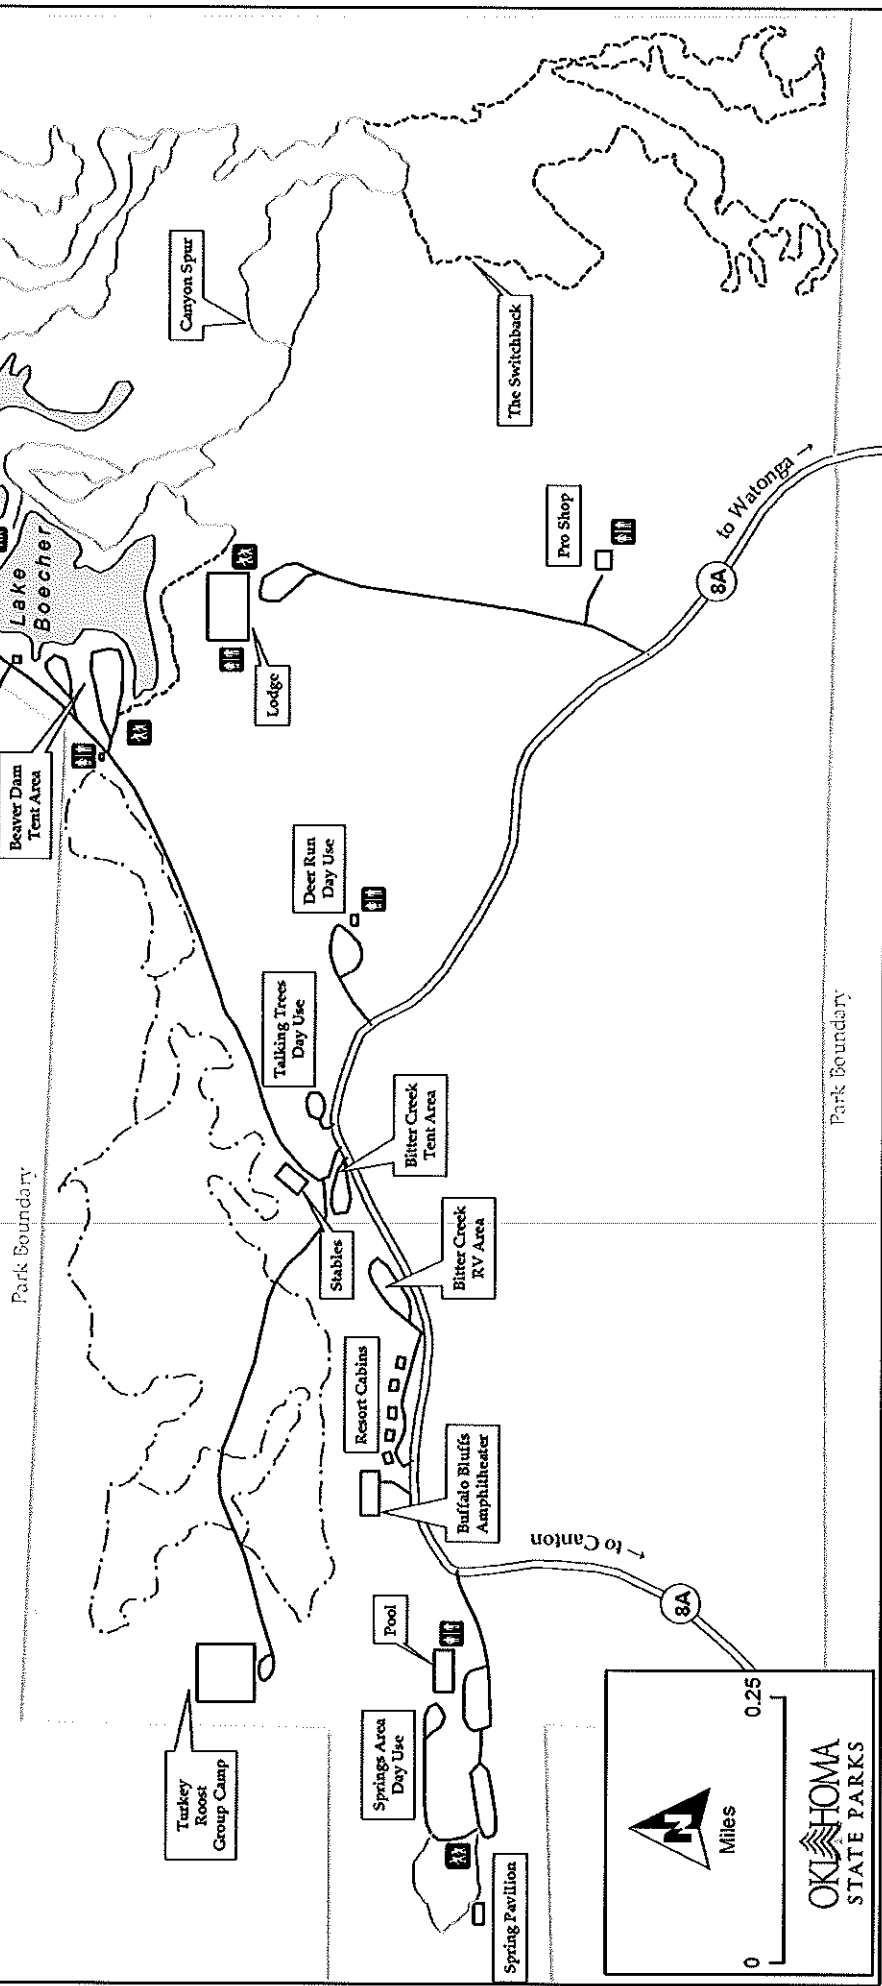

ROMAN NOSE STATE PARK

Key to Symbols

- General Use Trail
- Equestrian Use Only
- Hiking/Biking Only
- Comfort Station/Restroom
- Trailhead

Rules and Regulations

- Please do not litter
- Quiet hours in effect from 11:00 pm to 6:00 am
- All pets must be leashed
- 14 day camping limit
- Alcohol in excess of 3.2% is strictly prohibited
- Firewood collection is limited to fallen brush only

Park Boundary

OKLAHOMA
STATE PARKS